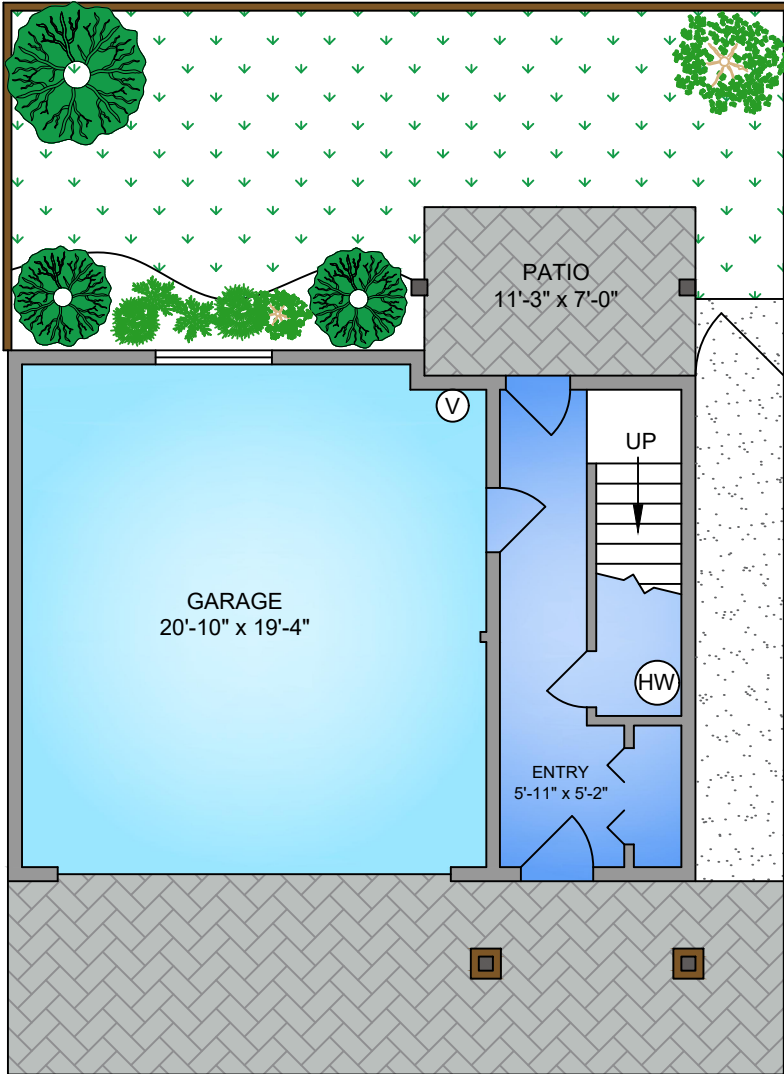

THIRD FLOOR

649 SQ. FT.

8' CEILING HEIGHT

FIRST FLOOR

168 SQ. FT.

8' CEILING HEIGHT

SECOND FLOOR

666 SQ. FT.

9' CEILING HEIGHT

NORTH

FLOOR	AREA (SQ. FT.)		
	FINISHED	GARAGE	PATIO / BALCONY
FIRST	168	426	79
SECOND	666	-	48
THIRD	649	-	-
TOTAL	1483	426	127