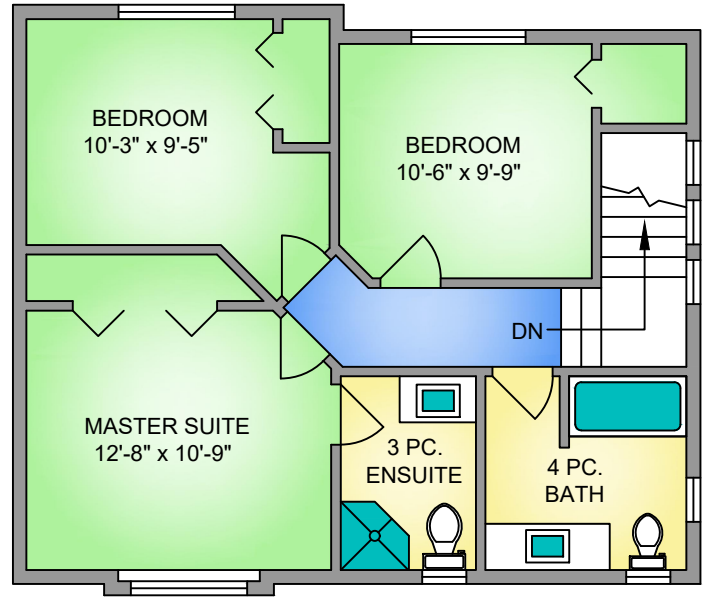

THIRD FLOOR

649 SQ. FT.

8' CEILING HEIGHT

FIRST FLOOR

168 SQ. FT.

8' CEILING HEIGHT

SECOND FLOOR

666 SQ. FT.

9' CEILING HEIGHT

NORTH

FLOOR	AREA (SQ. FT.)		
	FINISHED	GARAGE	PATIO / BALCONY
FIRST	168	426	79
SECOND	666	-	48
THIRD	649	-	-
TOTAL	1483	426	127