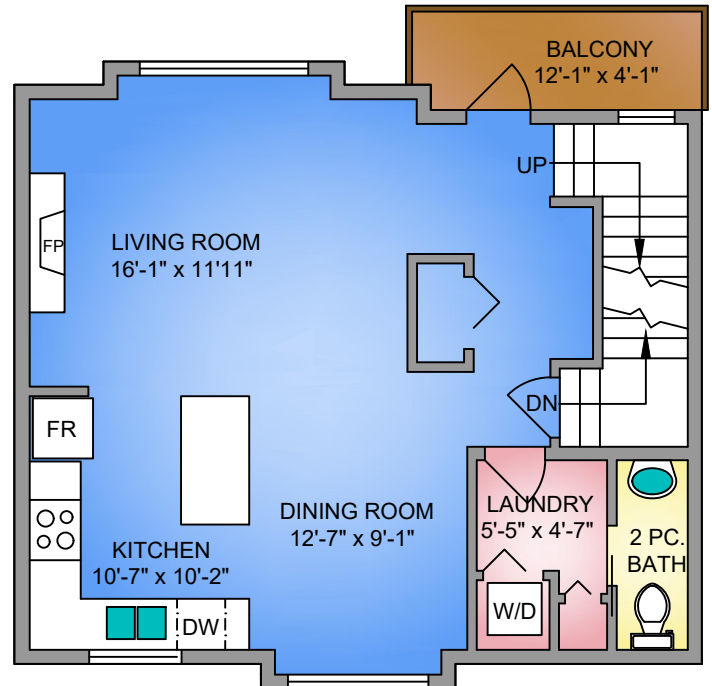

THIRD FLOOR

649 SQ. FT.

8' CEILING HEIGHT

FIRST FLOOR

168 SQ. FT.

8' CEILING HEIGHT

SECOND FLOOR

666 SQ. FT.

9' CEILING HEIGHT

NORTH

FLOOR	AREA (SQ. FT.)		
	FINISHED	GARAGE	PATIO / BALCONY
FIRST	168	426	79
SECOND	666	-	48
THIRD	649	-	-
TOTAL	1483	426	127