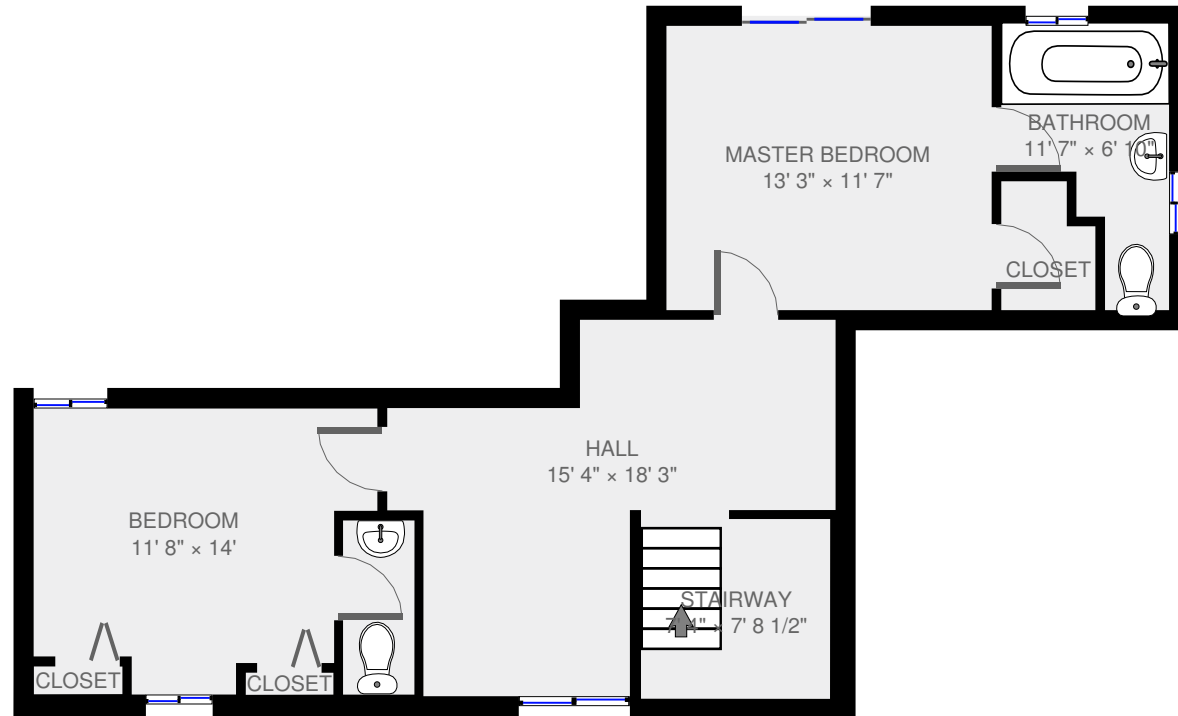

474 smelt bay

Ground Floor

Kyla Mullett
Discoveryhometours@gmail.com
250.898.7452
2017-04-13

2075 sq ft

2 Floors

3 Bedrooms

3 Bathrooms

THIS FLOORPLAN IS PROVIDED WITHOUT WARRANTY OF ANY KIND. SENSOPIA DISCLAIMS ANY WARRANTY INCLUDING, WITHOUT LIMITATION, SATISFACTORY QUALITY OR ACCURACY OF DIMENSIONS.

474 smelt bay

1st Floor

Kyla Mullett
Discoveryhometours@gmail.com
250.898.7452
2017-04-13

2075 sq ft

2 Floors

3 Bedrooms

3 Bathrooms

THIS FLOORPLAN IS PROVIDED WITHOUT WARRANTY OF ANY KIND. SENSOPIA DISCLAIMS ANY WARRANTY INCLUDING, WITHOUT LIMITATION, SATISFACTORY QUALITY OR ACCURACY OF DIMENSIONS.