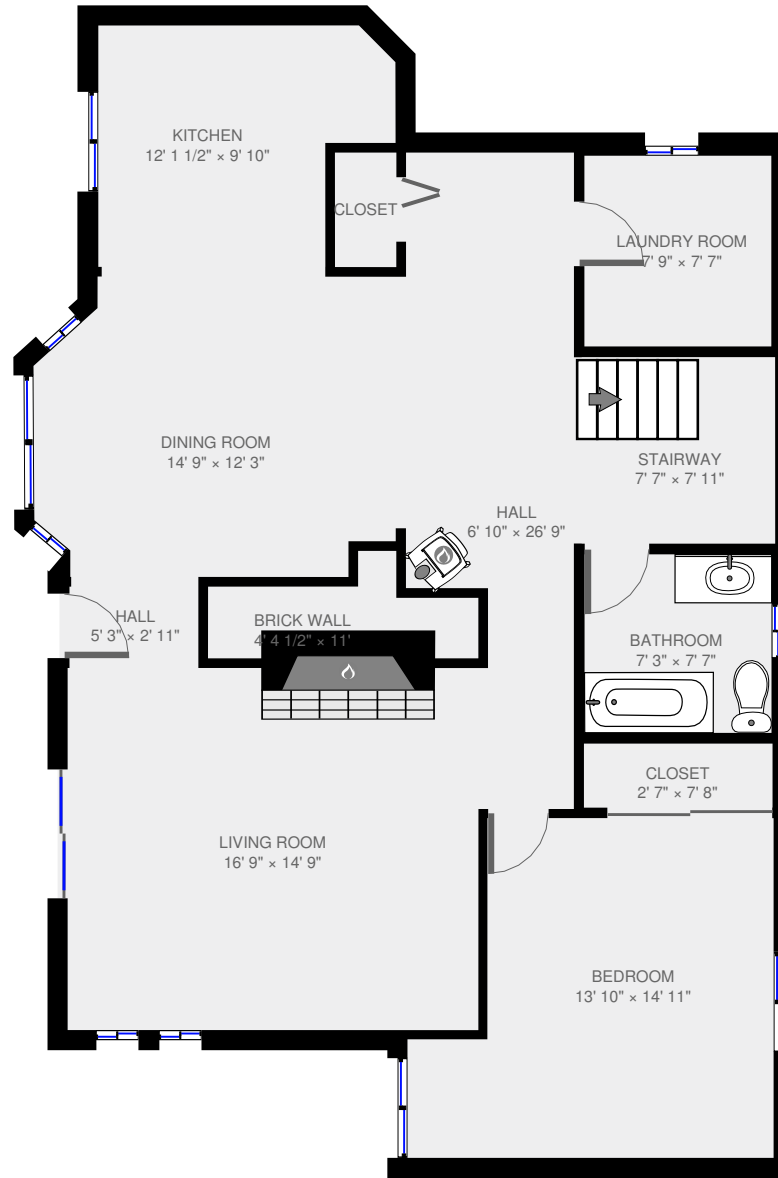

474 smelt bay

Ground Floor

Kyla Mullett
Discoveryhometours@gmail.com
250.898.7452
2017-04-13

2075 sq ft

2 Floors

3 Bedrooms

3 Bathrooms

THIS FLOORPLAN IS PROVIDED WITHOUT WARRANTY OF ANY KIND. SENSOPIA DISCLAIMS ANY WARRANTY INCLUDING, WITHOUT LIMITATION, SATISFACTORY QUALITY OR ACCURACY OF DIMENSIONS.

474 smelt bay

1st Floor

Kyla Mullett
Discoveryhometours@gmail.com
250.898.7452
2017-04-13

2075 sq ft

2 Floors

3 Bedrooms

3 Bathrooms

THIS FLOORPLAN IS PROVIDED WITHOUT WARRANTY OF ANY KIND. SENSOPIA DISCLAIMS ANY WARRANTY INCLUDING, WITHOUT LIMITATION, SATISFACTORY QUALITY OR ACCURACY OF DIMENSIONS.