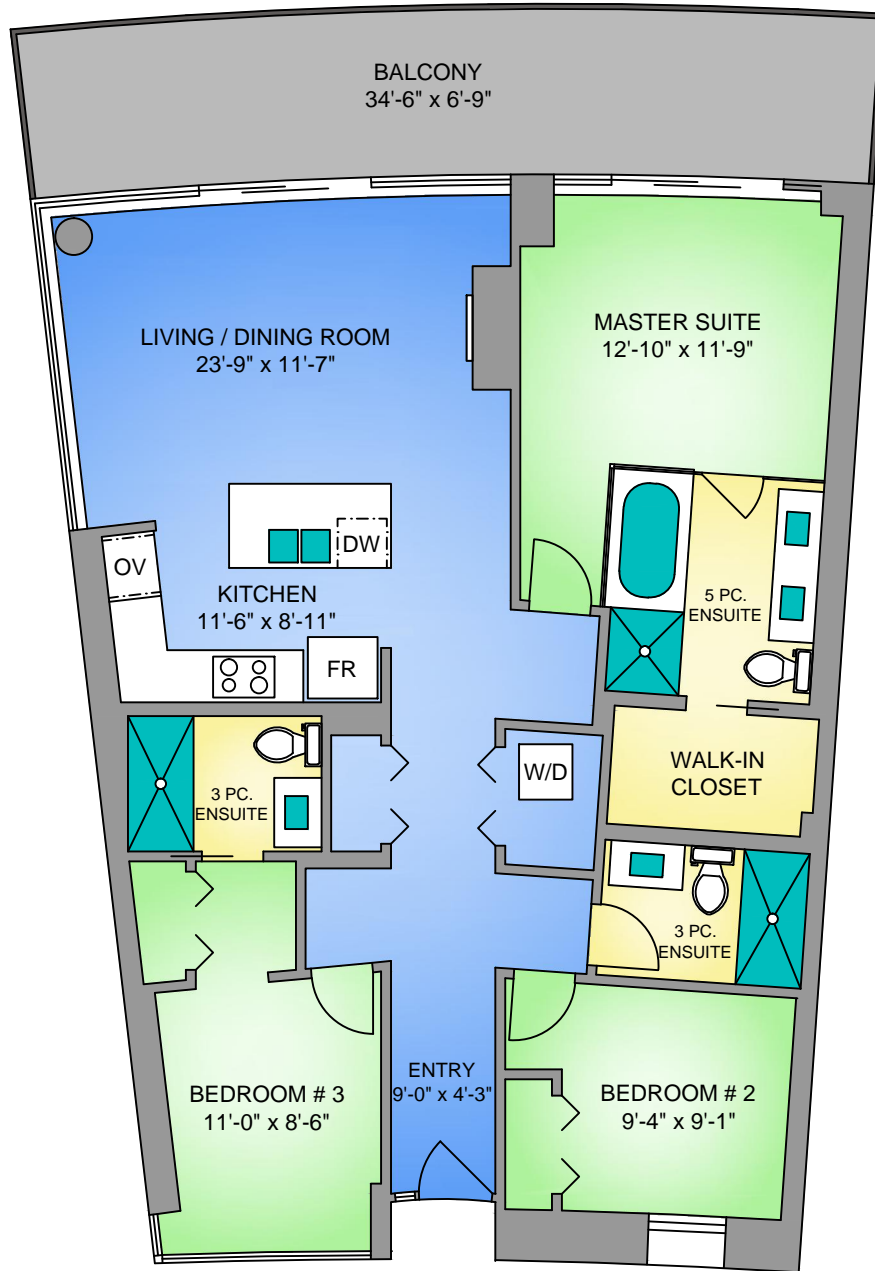

UNIT 406 - 68 SONGEES
1276 SQ. FT.

NORTH

SCALE

250-884-9753
 matt@propermeasure.com
 www.propermeasure.com

UNIT 406 - 68 SONGEES ROAD JANUARY 23, 2014		
PREPARED FOR THE EXCLUSIVE USE OF PROPERTIES IN VICTORIA PROFESSIONALS PLANS MAY NOT BE 100% ACCURATE, IF CRITICAL BUYER TO VERIFY.		
FLOOR	AREA (SQ. FT.)	
	FINISHED	BALCONY
FOURTH	1276	232